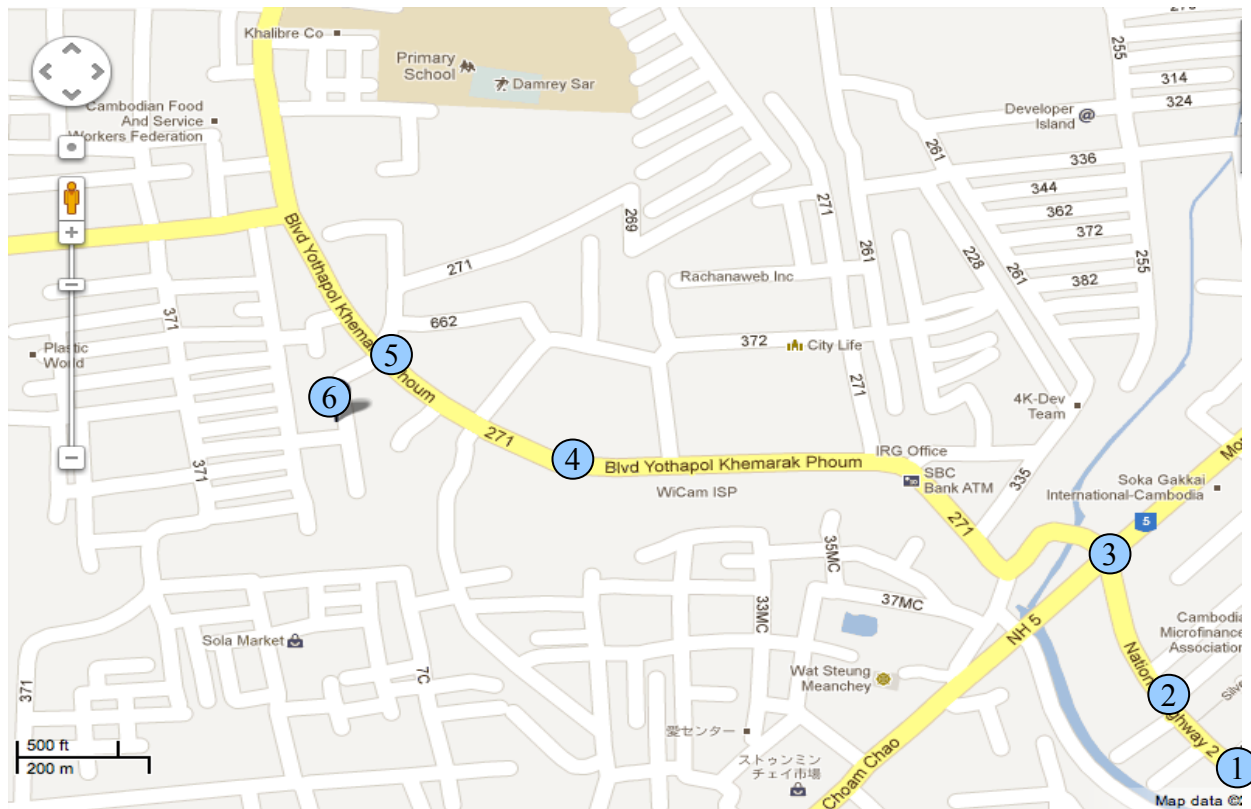

Jubilee Family Church

We meet every Sunday morning at 9am

Address: 43BEO Ouk Bek Kaam Village Orussey 4 Phnom Penh

Directions

- ① Travel west on road 271 towards the airport
- ② Go past the Russian hospital and Sovanna shopping centre
- ③ Go over road 217
- ④ Go past Salaa Samaki on the right
- ⑤ **Turn left** into a small road after “Jotun” and before “Bayon Bakery”
- ⑥ The church is 200 metres **on the right**